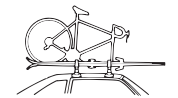

12"/31cm SPREAD (MIN)
Skis, snowboards.