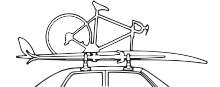

16"/41cm SPREAD (MIN)
Skis, snowboards and 2 bikes (30 lb. weight limit per bike)(Excluding tandems).