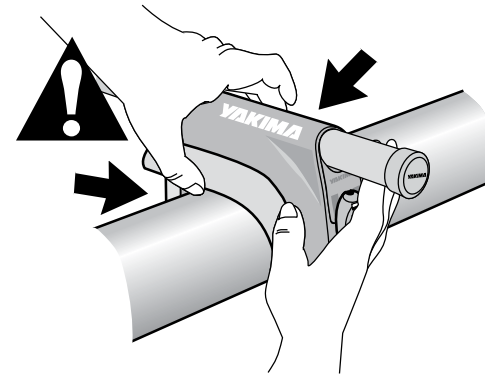

LowRider MAX CLAW-1

YAKIMA

US

1 BEFORE TIGHTENING THE TOWERS, MAKE SURE THE CLAW FITS THE CONTOUR OF YOUR FACTORY BARS.

2 FOLLOW TOWER INSTRUCTIONS EXACTLY.
Check the installation as directed in the tower instructions.

3 See the figures listed below that apply to your vehicle.
Claws are vehicle specific. Be sure to have the correct claw for your vehicle. Refer to your YAKIMA Dealer, or go online at www.yakima.com.

MAKE / MODEL	YEAR	MAX. CROSSBAR SPREAD*	MIN. CROSSBAR LENGTH (PART#)	WEIGHT LIMIT	SEE FIGURE
Ford Expedition	2007	48"	48" (#00408)	100 lbs. / 46 kg	A
Ford Expedition EL	2007	57"	48" (#00408)	100 lbs. / 46 kg	A
Ford Explorer	2005-07	43"	48" (#00408)	100 lbs. / 46 kg	A
Ford Explorer Sport Trac	2007	29"	48" (#00408)	100 lbs. / 46 kg	A
Ford Free Style	2005-07	35"	58" (#00409)	100 lbs. / 46kg	B
Lincoln Navigator	2007	48"	48" (#00408)	100 lbs. / 46kg	A
Lincoln Navigator L	2007	57"	48" (#00408)	100 lbs. / 46kg	A
Mercury Mountaineer	2006-07	43"	48" (#00408)	100 lbs. / 46kg	A
Saturn Vue	2006-07	33"	48" (#00408)	100 lbs. / 46kg	C