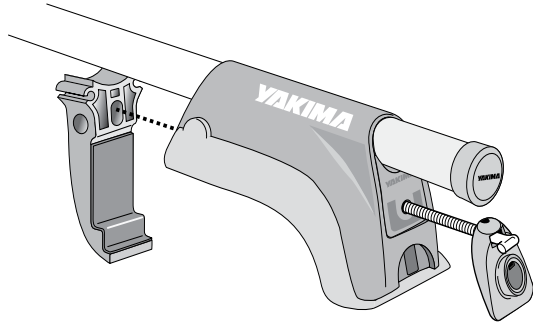

LowRider MAX CLAW-1

YAKIMA

US

1 BEFORE TIGHTENING THE TOWERS, MAKE SURE THE CLAW FITS THE CONTOUR OF YOUR FACTORY BARS.

2 FOLLOW TOWER INSTRUCTIONS EXACTLY.
Check the installation as directed in the tower instructions.

3 See the figures listed below that apply to your vehicle.
Claws are vehicle specific. Be sure to have the correct claw for your vehicle. Refer to your YAKIMA Dealer, or go online at www.yakima.com.

MAKE / MODEL	YEAR	MAX. CROSSBAR SPREAD*	MIN. CROSSBAR LENGTH (PART#)	WEIGHT LIMIT	SEE FIGURE
Ford Expedition	2007	48"	48" (#00408)	100 lbs. / 46 kg	A
Ford Expedition EL	2007	57"	48" (#00408)	100 lbs. / 46 kg	A
Ford Explorer	2005-07	43"	48" (#00408)	100 lbs. / 46 kg	A
Ford Explorer Sport Trac	2007	29"	48" (#00408)	100 lbs. / 46 kg	A
Ford Free Style	2005-07	35"	58" (#00409)	100 lbs. / 46kg	B
Lincoln Navigator	2007	48"	48" (#00408)	100 lbs. / 46kg	A
Lincoln Navigator L	2007	57"	48" (#00408)	100 lbs. / 46kg	A
Mercury Mountaineer	2006-07	43"	48" (#00408)	100 lbs. / 46kg	A
Saturn Vue	2006-07	33"	48" (#00408)	100 lbs. / 46kg	C