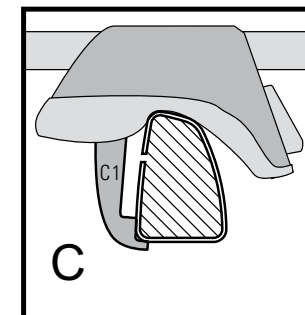

1. **1** AVANT DE SERRER LES PIEDS, S'ASSURER QUE LA MÂCHOIRE S'ADAPTE AU PROFIL DU LONGERON DU PORTE-BAGAGES D'ORIGINE.
2. **2** SUIVRE TRÈS PRÉCISÉMENT LES INSTRUCTIONS QUI ACCOMPAGNENT LES PIEDS. Vérifier le montage comme on l'explique dans les instructions qui accompagnent les pieds.
3. **3** Trouver dans le tableau ci-dessous les valeurs applicables au véhicule.
   Les mâchoires sont spécifiques au véhicule. S'assurer d'avoir le modèle de mâchoire correspondant au véhicule. Consulter le dépositaire YAKIMA ou le site www.yakima.com