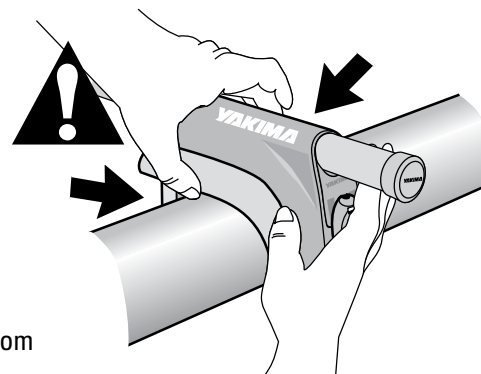

LowRider MAX CLAW-1

YAKIMA

US

1 BEFORE TIGHTENING THE TOWERS, MAKE SURE THE CLAW FITS THE CONTOUR OF YOUR FACTORY BARS.

2 FOLLOW TOWER INSTRUCTIONS EXACTLY.
Check the installation as directed in the tower instructions.

3 See the figures listed below that apply to your vehicle.
Claws are vehicle specific. Be sure to have the correct claw for your vehicle. Refer to your YAKIMA Dealer, or go online at www.yakima.com.

MAKE / MODEL	YEAR	MAX. CROSSBAR SPREAD*	MIN. CROSSBAR LENGTH (PART#)	WEIGHT LIMIT	SEE FIGURE
Ford Expedition	2007	48"	48" (#00408)	100 lbs. / 46 kg	A
Ford Expedition EL	2007	57"	48" (#00408)	100 lbs. / 46 kg	A
Ford Explorer	2005-07	43"	48" (#00408)	100 lbs. / 46 kg	A
Ford Explorer Sport Trac	2007	29"	48" (#00408)	100 lbs. / 46 kg	A
Ford Free Style	2005-07	35"	58" (#00409)	100 lbs. / 46kg	B
Lincoln Navigator	2007	48"	48" (#00408)	100 lbs. / 46kg	A
Lincoln Navigator L	2007	57"	48" (#00408)	100 lbs. / 46kg	A
Mercury Mountaineer	2006-07	43"	48" (#00408)	100 lbs. / 46kg	A
Saturn Vue	2006-07	33"	48" (#00408)	100 lbs. / 46kg	C

*The distance between the Yakima crossbars is determined by the accessories you wish to carry. The Crossbar Spread Table (Fit List or online) will tell you how much crossbar spread your accessories require.

- 1** AVANT DE SERRER LES PIEDS, S'ASSURER QUE LA MÂCHOIRE S'ADAPTE AU PROFIL DU LONGERON DU PORTE-BAGAGES D'ORIGINE.
- 2** SUIVRE TRÈS PRÉCISÉMENT LES INSTRUCTIONS QUI ACCOMPAGNENT LES PIEDS. Vérifier le montage comme on l'explique dans les instructions qui accompagnent les pieds.
- 3** Trouver dans le tableau ci-dessous les valeurs applicables au véhicule.
Les mâchoires sont spécifiques au véhicule. S'assurer d'avoir le modèle de mâchoire correspondant au véhicule. Consulter le dépositaire YAKIMA ou le site www.yakima.com