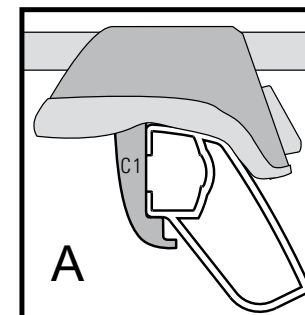

1. **1** AVANT DE SERRER LES PIEDS, S'ASSURER QUE LA MÂCHOIRE S'ADAPTE AU PROFIL DU LONGERON DU PORTE-BAGAGES D'ORIGINE.
2. **2** SUIVRE TRÈS PRÉCISÉMENT LES INSTRUCTIONS QUI ACCOMPAGNENT LES PIEDS. Vérifier le montage comme on l'explique dans les instructions qui accompagnent les pieds.
3. **3** Trouver dans le tableau ci-dessous les valeurs applicables au véhicule.
   Les mâchoires sont spécifiques au véhicule. S'assurer d'avoir le modèle de mâchoire correspondant au véhicule. Consulter le dépositaire YAKIMA ou le site www.yakima.com