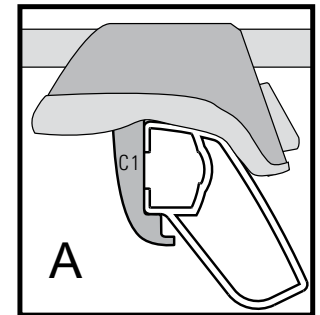

LowRider MAX CLAW-1

YAKIMA

US

1 BEFORE TIGHTENING THE TOWERS, MAKE SURE THE CLAW FITS THE CONTOUR OF YOUR FACTORY BARS.

2 FOLLOW TOWER INSTRUCTIONS EXACTLY.
Check the installation as directed in the tower instructions.

3 See the figures listed below that apply to your vehicle.
Claws are vehicle specific. Be sure to have the correct claw for your vehicle. Refer to your YAKIMA Dealer, or go online at www.yakima.com.

MAKE / MODEL	YEAR	MAX. CROSSBAR SPREAD*	MIN. CROSSBAR LENGTH (PART#)	WEIGHT LIMIT	SEE FIGURE
Ford Expedition	2007	48"	48" (#00408)	100 lbs. / 46 kg	A
Ford Expedition EL	2007	57"	48" (#00408)	100 lbs. / 46 kg	A
Ford Explorer	2005-07	43"	48" (#00408)	100 lbs. / 46 kg	A
Ford Explorer Sport Trac	2007	29"	48" (#00408)	100 lbs. / 46 kg	A
Ford Free Style	2005-07	35"	58" (#00409)	100 lbs. / 46kg	B
Lincoln Navigator	2007	48"	48" (#00408)	100 lbs. / 46kg	A
Lincoln Navigator L	2007	57"	48" (#00408)	100 lbs. / 46kg	A
Mercury Mountaineer	2006-07	43"	48" (#00408)	100 lbs. / 46kg	A
Saturn Vue	2006-07	33"	48" (#00408)	100 lbs. / 46kg	C