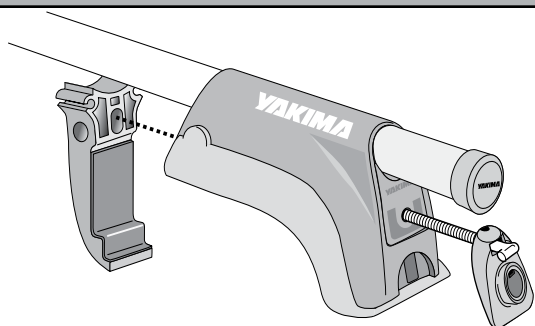

1. **1** AVANT DE SERRER LES PIEDS, S'ASSURER QUE LA MÂCHOIRE S'ADAPTE AU PROFIL DU LONGERON DU PORTE-BAGAGES D'ORIGINE.
2. **2** SUIVRE TRÈS PRÉCISÉMENT LES INSTRUCTIONS QUI ACCOMPAGNENT LES PIEDS. Vérifier le montage comme on l'explique dans les instructions qui accompagnent les pieds.
3. **3** Trouver dans le tableau ci-dessous les valeurs applicables au véhicule.
   Les mâchoires sont spécifiques au véhicule. S'assurer d'avoir le modèle de mâchoire correspondant au véhicule. Consulter le dépositaire YAKIMA ou le site www.yakima.com

MARQUE/MODÈLE	ANNÉE	DIST. MAXI ENTRE LES BARRES*	MINIMUM BARRES TRANSVERSALES (#)	POIDS MAXI	VOIR FIG.
Ford Expedition	2007	48"	48" (#00408)	100 lbs. / 46 kg	A
Ford Expedition EL	2007	57"	48" (#00408)	100 lbs. / 46 kg	A
Ford Explorer	2005-07	43"	48" (#00408)	100 lbs. / 46 kg	A
Ford Explorer Sport Trac	2007	29"	48" (#00408)	100 lbs. / 46 kg	A
Ford Free Style	2005-07	35"	58" (#00409)	100 lbs. / 46kg	B
Lincoln Navigator	2007	48"	48" (#00408)	100 lbs. / 46kg	A
Lincoln Navigator L	2007	57"	48" (#00408)	100 lbs. / 46kg	A
Mercury Mountaineer	2006-07	43"	48" (#00408)	100 lbs. / 46kg	A
Saturn Vue	2006-07	33"	48" (#00408)	100 lbs. / 46kg	C

* L'écartement à donner aux barres transversales Yakima dépend des accessoires que l'on compte y installer. Consulter la table d'écartement des barres transversales (dans la liste de compatibilité - Fit List- ou en ligne) pour connaître l'écartement nécessaire en fonction de vos accessoires.