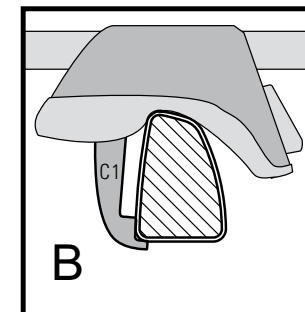

1. **1** AVANT DE SERRER LES PIEDS, S'ASSURER QUE LA MÂCHOIRE S'ADAPTE AU PROFIL DU LONGERON DU PORTE-BAGAGES D'ORIGINE.
2. **2** SUIVRE TRÈS PRÉCISÉMENT LES INSTRUCTIONS QUI ACCOMPAGNENT LES PIEDS. Vérifier le montage comme on l'explique dans les instructions qui accompagnent les pieds.
3. **3** Trouver dans le tableau ci-dessous les valeurs applicables au véhicule.
   Les mâchoires sont spécifiques au véhicule. S'assurer d'avoir le modèle de mâchoire correspondant au véhicule. Consulter le dépositaire YAKIMA ou le site www.yakima.com