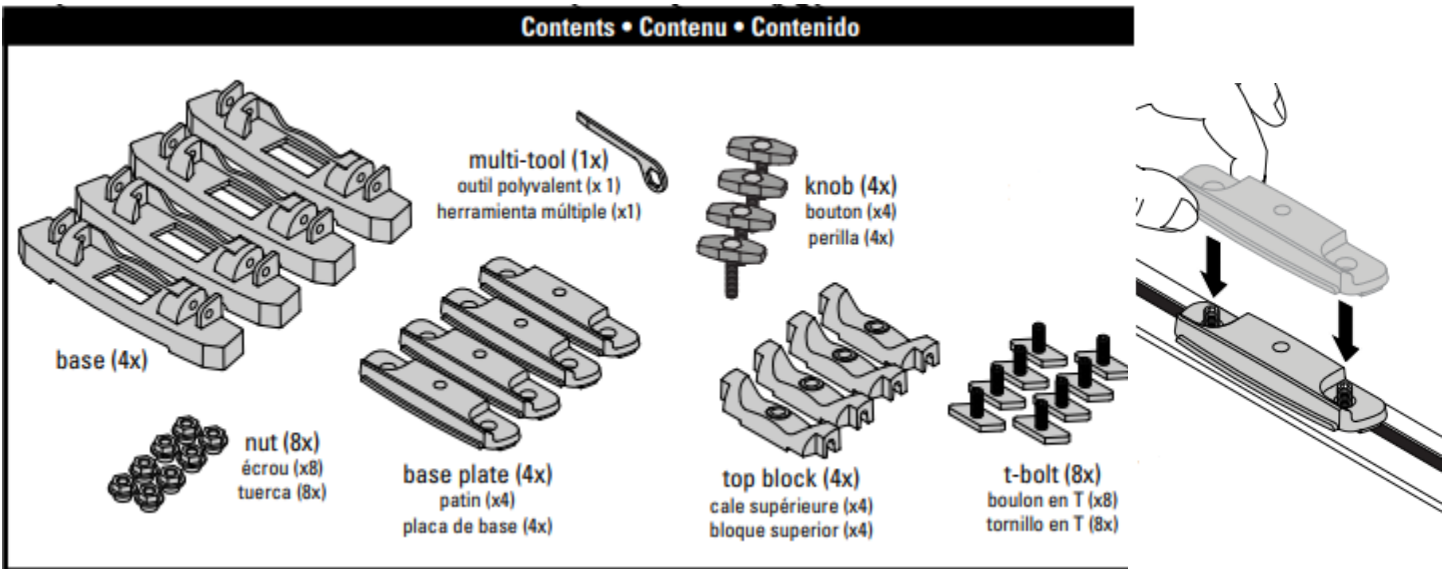

Yakima FlushBar Fit Kits

Raised Rail – K328

Track Install – K450

Custom/Permanent Install – K323