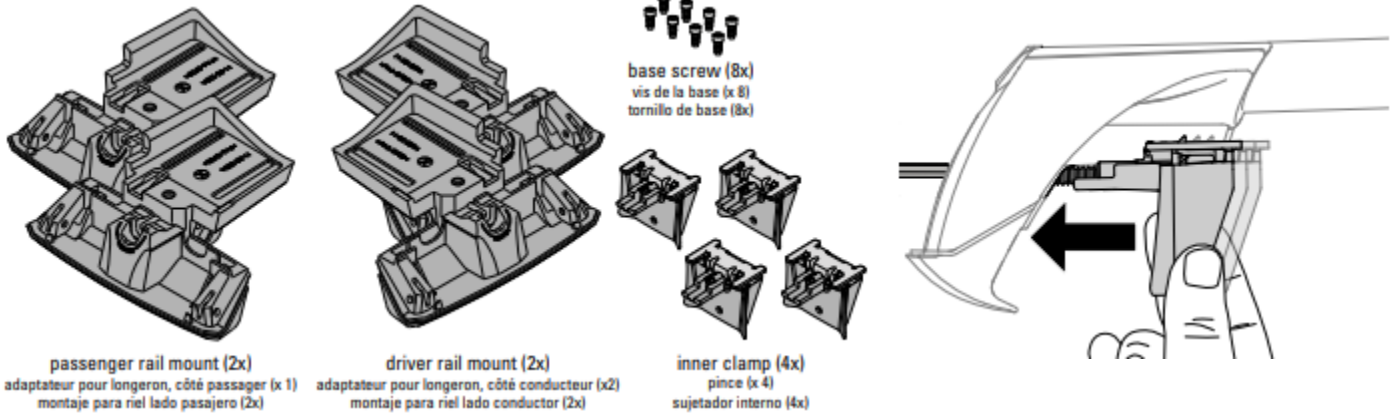

Yakima FlushBar Fit Kits

Raised Rail – K328

Track Install – K450

Custom/Permanent Install – K323