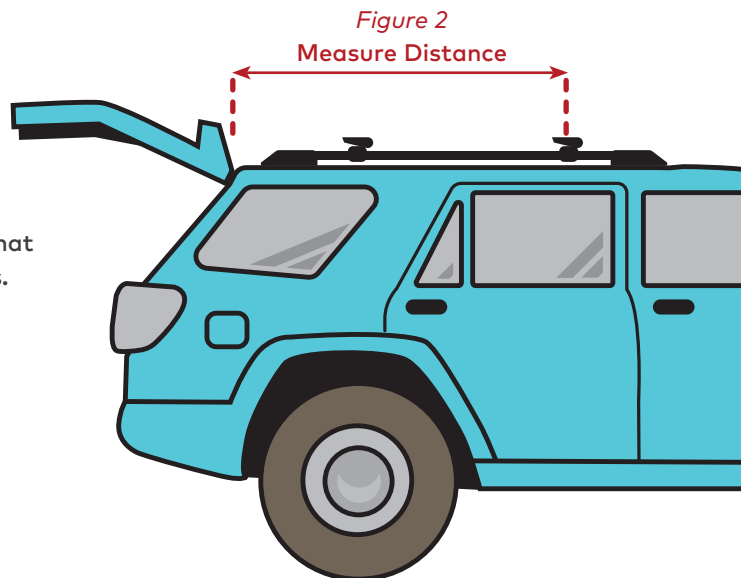

OTHER ROOF MOUNTS If your crossbars are adjustable*, move the front bar forward as far as it can go, then adjust to the correct crossbar spread for the product.

***Do not adjust your crossbars if you have Yakima® BaseLine towers or Q towers.**

Hatch Clearance Measurement:

To find the best fit for your cargo box or fishing rod carrier, use the measurement in figure 2 to find the necessary distance for your product.

Measure Distance

From the front crossbar, measure from the center of that crossbar to the edge of the open trunk hatch. Make sure that you are measuring across the flat surface of the crossbars.

Figure 2

Measure Distance

Product	Minimum Distance	
GrandTour 18	50.75"	129 cm
GrandTour 16	48"	122 cm
SkyBox 16	52"	132.08 cm
SkyBox 12, 18, and 21	57"	144.78 cm
SkyBox Lo	57"	144.78 cm
RocketBox 12	40"	101.6 cm
RocketBox 11 and 14	45"	114.3 cm
TopWater	54"	137.16 cm
DoubleHaul	57"	144.78 cm

CARGO BOX COMPARISON

FISHING ROD CARRIER COMPARISON

PRODUCT	STANDARD		METRIC	
	L x W x H (inches)	Lbs.	L x W x H (cm)	Kg.
GrandTour™ 18	90.5" x 37" x 16"	60	230 x 239 x 109cm	27
GrandTour 16	79" x 35" x 17"	56	201 x 238 x 91cm	21
SkyBox™ 21	92" x 36" x 18"	62	234 x 61 x 41cm	19
SkyBox 18	92" x 36" x 16"	52	234 x 91 x 41cm	24
SkyBox 16	81" x 36" x 15"	47	206 x 91 x 38cm	22
SkyBox 12	92" x 24" x 16"	41	234 x 61 x 41cm	19
SkyBox Lo	92" x 36" x 11.5"	52	234 x 91 x 30cm	24
RocketBox Pro 14	74" x 33" x 16"	38	188 x 84 x 40cm	18
RocketBox Pro 12	58" x 36" x 16"	30	147 x 91 x 40cm	14
RocketBox Pro 11	89" x 24" x 16"	38	226 x 61 x 40cm	18
DoubleHaul	130" x 15" x 9.5"	47	330 x 38 x 24cm	21
DoubleHaul <i>Half Length Setting</i>	72" x 15" x 9.5"	37	183 x 38 x 24cm	17
TopWater	102" x 18" x 9"	31	259 x 45.72 x 23cm	14