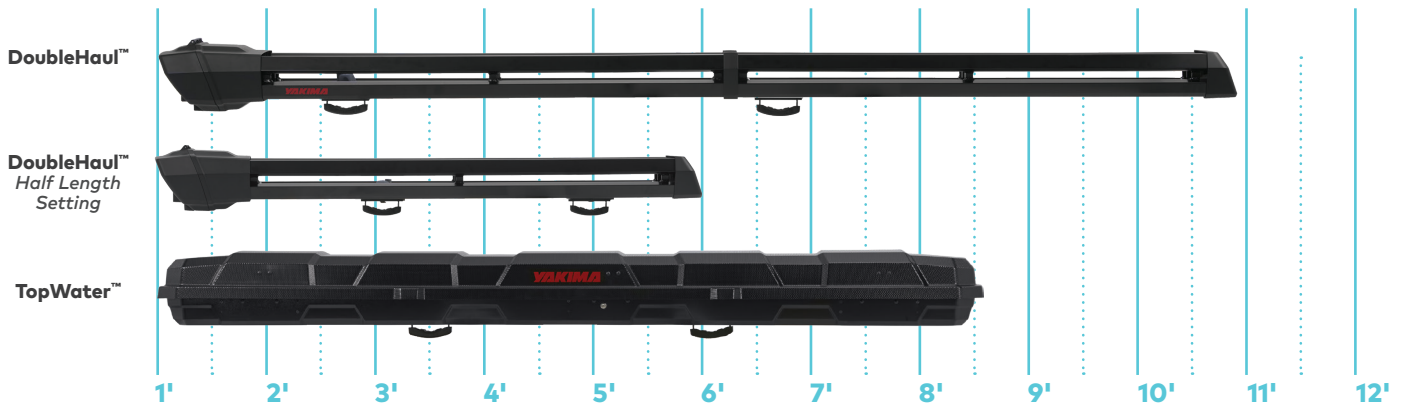

OTHER ROOF MOUNTS If your crossbars are adjustable*, move the front bar forward as far as it can go, then adjust to the correct crossbar spread for the product.

***Do not adjust your crossbars if you have Yakima® BaseLine towers or Q towers.**

Hatch Clearance Measurement:

To find the best fit for your cargo box or fishing rod carrier, use the measurement in figure 2 to find the necessary distance for your product.

Measure Distance

From the front crossbar, measure from the center of that crossbar to the edge of the open trunk hatch. Make sure that you are measuring across the flat surface of the crossbars.

Figure 2

Measure Distance

Product	Minimum Distance	
GrandTour 18	50.75"	129 cm
GrandTour 16	48"	122 cm
SkyBox 16	52"	132.08 cm
SkyBox 12, 18, and 21	57"	144.78 cm
SkyBox Lo	57"	144.78 cm
RocketBox 12	40"	101.6 cm
RocketBox 11 and 14	45"	114.3 cm
TopWater	54"	137.16 cm
DoubleHaul	57"	144.78 cm

CARGO BOX COMPARISON

FISHING ROD CARRIER COMPARISON

PRODUCT	STANDARD		METRIC	
	L x W x H (inches)	Lbs.	L x W x H (cm)	Kg.
GrandTour™ 18	90.5" x 37" x 16"	60	230 x 239 x 109cm	27
GrandTour 16	79" x 35" x 17"	56	201 x 238 x 91cm	21
SkyBox™ 21	92" x 36" x 18"	62	234 x 61 x 41cm	19
SkyBox 18	92" x 36" x 16"	52	234 x 91 x 41cm	24
SkyBox 16	81" x 36" x 15"	47	206 x 91 x 38cm	22
SkyBox 12	92" x 24" x 16"	41	234 x 61 x 41cm	19
SkyBox Lo	92" x 36" x 11.5"	52	234 x 91 x 30cm	24
RocketBox Pro 14	74" x 33" x 16"	38	188 x 84 x 40cm	18
RocketBox Pro 12	58" x 36" x 16"	30	147 x 91 x 40cm	14
RocketBox Pro 11	89" x 24" x 16"	38	226 x 61 x 40cm	18
DoubleHaul	130" x 15" x 9.5"	47	330 x 38 x 24cm	21
DoubleHaul <i>Half Length Setting</i>	72" x 15" x 9.5"	37	183 x 38 x 24cm	17
TopWater	102" x 18" x 9"	31	259 x 45.72 x 23cm	14